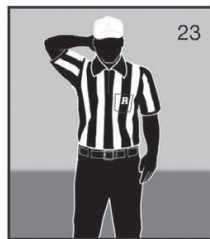

Appendix F

NCAA Official Football Signals

PlayPic®

<p>1</p>	<p>2</p>	<p>3</p>	
Ready for play *Untimed down	Start the clock	Stop the clock	
<p>4</p>	<p>5</p>	<p>6</p>	<p>7</p>
TV/radio timeout	Touchdown Field Goal	Safety	Dead-ball foul/ touchback (move side to side)
<p>8</p>	<p>9</p>	<p>10</p>	
First down	Loss of down	Incomplete pass/unsuccessful try or field goal/penalty declined/ coin toss option deferred	
<p>11</p>	<p>12</p>	<p>13</p>	<p>14</p>
Legal touching	Inadvertent whistle	Disregard flag	End of period
<p>15</p>	<p>16</p>	<p>17</p>	<p>18</p>
Sideline warning	Illegal touching	Uncatchable pass	Offside B/Offside A or B on kickoff

PlayPics courtesy of REFEREE (www.referee.com)

OFFICIAL SIGNALS

PlayPic®

19
False start/
Encroachment A
Illegal formation

20
Illegal motion (1 hand)
Illegal shift (2 hands)

21
Delay of game

22
Substitution
infraction

23
Equipment violation

24
Targeting

25
Horse-collar

26
Hands to the face

27
Unsportsmanlike
conduct

29
Sideline interference
Note: Face press box
when giving signal.

30
Running into or
roughing the kicker
or holder