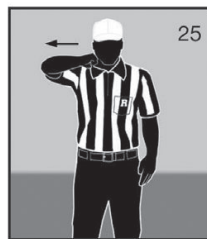

Appendix F

NCAA Official Football Signals

PlayPic®

<p>1</p>	<p>2</p>	<p>3</p>	
Ready for play *Untimed down	Start the clock	Stop the clock	
<p>4</p>	<p>5</p>	<p>6</p>	<p>7</p>
TV/radio timeout	Touchdown Field Goal	Safety	Dead-ball foul/ touchback (move side to side)
<p>8</p>	<p>9</p>	<p>10</p>	
First down	Loss of down	Incomplete pass/unsuccessful try or field goal/penalty declined/ coin toss option deferred	
<p>11</p>	<p>12</p>	<p>13</p>	<p>14</p>
Legal touching	Inadvertent whistle	Disregard flag	End of period
<p>15</p>	<p>16</p>	<p>17</p>	<p>18</p>
Sideline warning	Illegal touching	Uncatchable pass	Offside B/Offside A or B on kickoff

PlayPics courtesy of REFEREE (www.referee.com)

OFFICIAL SIGNALS

PlayPic®

19
False start/
Encroachment A
Illegal formation

20
Illegal motion (1 hand)
Illegal shift (2 hands)

21
Delay of game

22
Substitution
infraction

23
Equipment violation

24
Targeting

25
Horse-collar

26
Hands to the face

27
Unsportsmanlike
conduct

29
Sideline interference
Note: Face press box
when giving signal.

30
Running into or
roughing the kicker
or holder