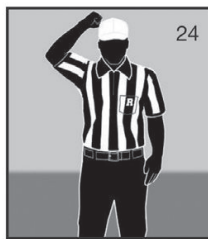

Appendix F

NCAA Official Football Signals

PlayPic®

<p>1</p>	<p>2</p>	<p>3</p>	
Ready for play *Untimed down	Start the clock	Stop the clock	
<p>4</p>	<p>5</p>	<p>6</p>	<p>7</p>
TV/radio timeout	Touchdown Field Goal	Safety	Dead-ball foul/ touchback (move side to side)
<p>8</p>	<p>9</p>	<p>10</p>	
First down	Loss of down	Incomplete pass/unsuccessful try or field goal/penalty declined/ coin toss option deferred	
<p>11</p>	<p>12</p>	<p>13</p>	<p>14</p>
Legal touching	Inadvertent whistle	Disregard flag	End of period
<p>15</p>	<p>16</p>	<p>17</p>	<p>18</p>
Sideline warning	Illegal touching	Uncatchable pass	Offside B/Offside A or B on kickoff

PlayPics courtesy of REFEREE (www.referee.com)

OFFICIAL SIGNALS

PlayPic®

19
False start/
Encroachment A
Illegal formation

20
Illegal motion (1 hand)
Illegal shift (2 hands)

21
Delay of game

22
Substitution
infraction

23
Equipment violation

24
Targeting

25
Horse-collar

26
Hands to the face

27
Unsportsmanlike
conduct

29
Sideline interference
Note: Face press box
when giving signal.

30
Running into or
roughing the kicker
or holder