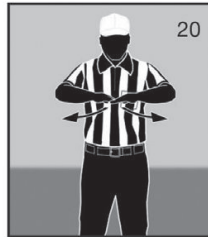

Appendix F

NCAA Official Football Signals

PlayPic®

<p>1</p>	<p>2</p>	<p>3</p>	
Ready for play *Untimed down	Start the clock	Stop the clock	
<p>4</p>	<p>5</p>	<p>6</p>	<p>7</p>
TV/radio timeout	Touchdown Field Goal	Safety	Dead-ball foul/ touchback (move side to side)
<p>8</p>	<p>9</p>	<p>10</p>	
First down	Loss of down	Incomplete pass/unsuccessful try or field goal/penalty declined/ coin toss option deferred	
<p>11</p>	<p>12</p>	<p>13</p>	<p>14</p>
Legal touching	Inadvertent whistle	Disregard flag	End of period
<p>15</p>	<p>16</p>	<p>17</p>	<p>18</p>
Sideline warning	Illegal touching	Uncatchable pass	Offside B/Offside A or B on kickoff

PlayPics courtesy of REFEREE (www.referee.com)

OFFICIAL SIGNALS

PlayPic®

19
False start/
Encroachment A
Illegal formation

20
Illegal motion (1 hand)
Illegal shift (2 hands)

21
Delay of game

22
Substitution
infraction

23
Equipment violation

24
Targeting

25
Horse-collar

26
Hands to the face

27
Unsportsmanlike
conduct

29
Sideline interference
Note: Face press box
when giving signal.

30
Running into or
roughing the kicker
or holder